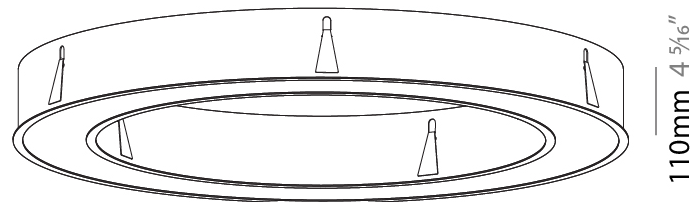

GENERAL

Series: Glorious
 Subseries: Glorious
 Brand: Prolicht
 Division: Architectural
 Mounting Type: Recessed
 Mounting Location: Ceiling
 Subcategory: Ambient

PHYSICAL

Shape: Round
 Diameter (mm): 1270
 Diameter (in): 50
 Height (mm): 110
 Height (in): 4 ⁵/₁₆
 Min. Recessing Depth (mm): 120
 Min. Recessing Depth (in): 4 ³/₄
 Light Distribution: Direct
 Weight (kg): 15.446
 Weight (lbs): 34.05
 Diffuser: PMMA - Opal or Micro-Prism
 Fixture Finish: SSR / BKV / CWI / CRY / HAB / UFT / ITA / RUA / FTG / MYG / LOD / PUS / FRO / FUP / KIA / POP / BLS / SPG / MEY / GOH / GUM / CHC / COM / ABZ / JAG / OBR / MOS / ROR
 Fixture Material: Aluminum
 Cut-out Measurements: 1260mm / 49 5/8" x 940mm / 37"

PROJECT
TYPE
SPECIFIER
QUANTITY
DATE

Ø 928mma 36 ⁹/₁₆"

Ø 1270mm 50 "

110mm 4 ⁵/₁₆"

1260mm x 940mm
49 5/8" x 37"

120mm
4 3/4"

10 - 15mm
3/8" - 9/16"

A37507-