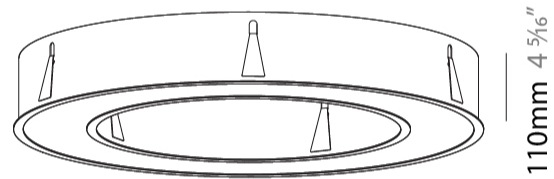

#### PHYSICAL

Shape: Round
Diameter (mm): 970
Diameter (in): 38 <sup>3</sup> / <sub>16</sub>
Height (mm): 110
Height (in): 4 <sup>5</sup> / <sub>16</sub>
Min. Recessing Depth (mm): 120
Min. Recessing Depth (in): 4 <sup>3</sup> / <sub>4</sub>
Light Distribution: Direct
Weight (kg): 11.164
Weight (lbs): 24.61
Diffuser: PMMA - Opal or Micro-Prism
Fixture Finish: SSR / BKV / CWI / CRY / HAB / UFT / ITA / RUA / FTG / MYG / LOD / PUS / FRO / FUP / KIA / POP / BLS / SPG / MEY / GOH / GUM / CHC / COM / ABZ / JAG / OBR / MOS / ROR
Fixture Material: Aluminum
Cut-out Measurements: 960mm / 37 13/16" x 640mm / 25 3/16"

#### RATINGS AND CERTIFICATIONS

Certified By: Certified for North American Standards
IP rating: IP20

Ø 628mm 24 3/4"

Ø 970mm 38 3/16 "

960mm x 640mm  
37 13/16" x 25 3/16"

120mm  
4 3/4"

10 - 15mm  
3/8" - 9/16"

#### PHYSICAL

Shape: Round  
 Diameter (mm): 1270  
 Diameter (in): 50  
 Height (mm): 110  
 Height (in): 4 5/16  
 Min. Recessing Depth (mm): 120  
 Min. Recessing Depth (in): 4 3/4  
 Light Distribution: Direct  
 Weight (kg): 15.446  
 Weight (lbs): 34.05  
 Diffuser: PMMA - Opal or Micro-Prism  
 Fixture Finish: SSR / BKV / CWI / CRY / HAB / UFT / ITA / RUA / FTG / MYG / LOD / PUS / FRO / FUP / KIA / POP / BLS / SPG / MEY / GOH / GUM / CHC / COM / ABZ / JAG / OBR / MOS / ROR  
 Fixture Material: Aluminum  
 Cut-out Measurements: 1260mm / 49 5/8" x 940mm / 37"