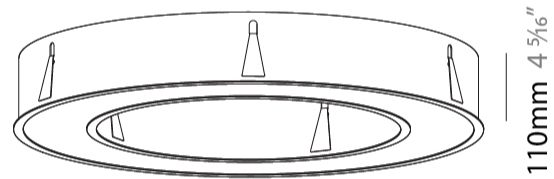

GENERAL

Series: Glorious
Subseries: Glorious
Brand: Prolicht
Division: Architectural
Mounting Type: Recessed
Mounting Location: Ceiling
Subcategory: Ambient

PHYSICAL

Shape: Round
Diameter (mm): 970
Diameter (in): 38 ³ / ₁₆
Height (mm): 110
Height (in): 4 ⁵ / ₁₆
Min. Recessing Depth (mm): 120
Min. Recessing Depth (in): 4 ³ / ₄
Light Distribution: Direct
Weight (kg): 11.164
Weight (lbs): 24.61
Diffuser: PMMA - Opal or Micro-Prism
Fixture Finish: SSR / BKV / CWI / CRY / HAB / UFT / ITA / RUA / FTG / MYG / LOD / PUS / FRO / FUP / KIA / POP / BLS / SPG / MEY / GOH / GUM / CHC / COM / ABZ / JAG / OBR / MOS / ROR
Fixture Material: Aluminum
Cut-out Measurements: 960mm / 37 13/16" x 640mm / 25 3/16"

Ø 628mm 24 3/4"

Ø 970mm 38 3/16 "

960mm x 640mm
37 13/16" x 25 3/16"

120mm
4 3/4"

10 - 15mm
3/8" - 9/16"

A37505-

PROJECT _____

TYPE _____

GENERAL

Series: Glorious
 Subseries: Glorious
 Brand: Prolicht
 Division: Architectural
 Mounting Type: Recessed
 Mounting Location: Ceiling
 Subcategory: Ambient

PHYSICAL

Shape: Round
 Diameter (mm): 1270
 Diameter (in): 50
 Height (mm): 110
 Height (in): 4 ⁵/₁₆
 Min. Recessing Depth (mm): 120
 Min. Recessing Depth (in): 4 ³/₄
 Light Distribution: Direct
 Weight (kg): 15.446
 Weight (lbs): 34.05
 Diffuser: PMMA - Opal or Micro-Prism
 Fixture Finish: SSR / BKV / CWI / CRY / HAB / UFT / ITA / RUA / FTG / MYG / LOD / PUS / FRO / FUP / KIA / POP / BLS / SPG / MEY / GOH / GUM / CHC / COM / ABZ / JAG / OBR / MOS / ROR
 Fixture Material: Aluminum
 Cut-out Measurements: 1260mm / 49 5/8" x 940mm / 37"